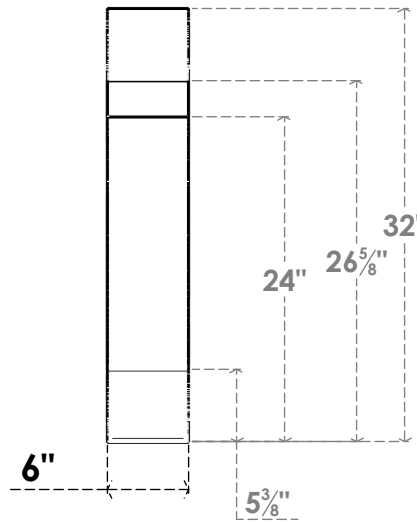

ITEM NUMBER: BRCPC060X24000X32000OLY

6"W X 24"D X 32"H OLYMPIC ARCHITECTURAL GRADE PVC CLOSED KNEE BRACE

SIDE PROFILE

FRONT PROFILE

ISOMETRIC

EKENA MILLWORK
2300 WEST MAIN ST.
CLARKSVILLE, TX 75426
TOLL FREE: 866-607-0453
WWW.EKENAMILLWORK.COM