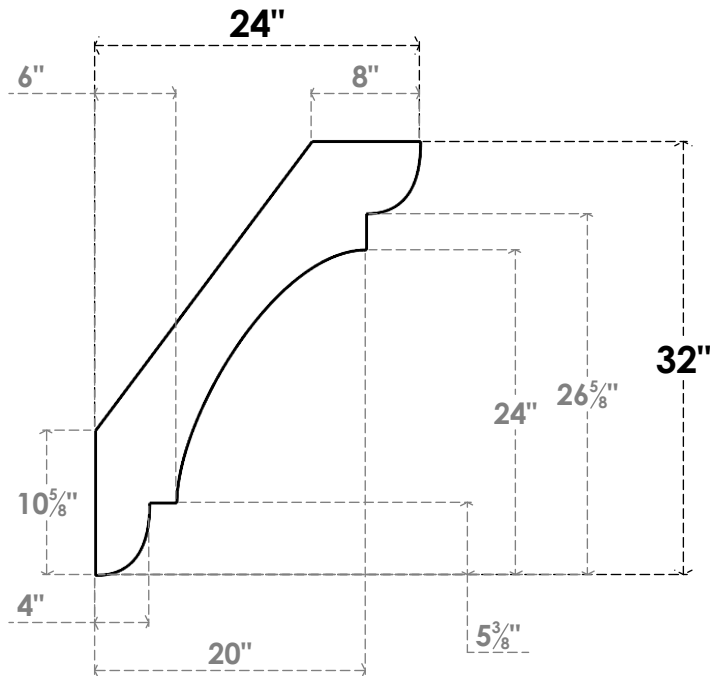

ITEM NUMBER: BRCPC060X24000X32000OLY

6"W X 24"D X 32"H OLYMPIC ARCHITECTURAL GRADE PVC CLOSED KNEE BRACE

SIDE PROFILE

FRONT PROFILE

ISOMETRIC

EKENA MILLWORK
2300 WEST MAIN ST.
CLARKSVILLE, TX 75426
TOLL FREE: 866-607-0453
WWW.EKENAMILLWORK.COM